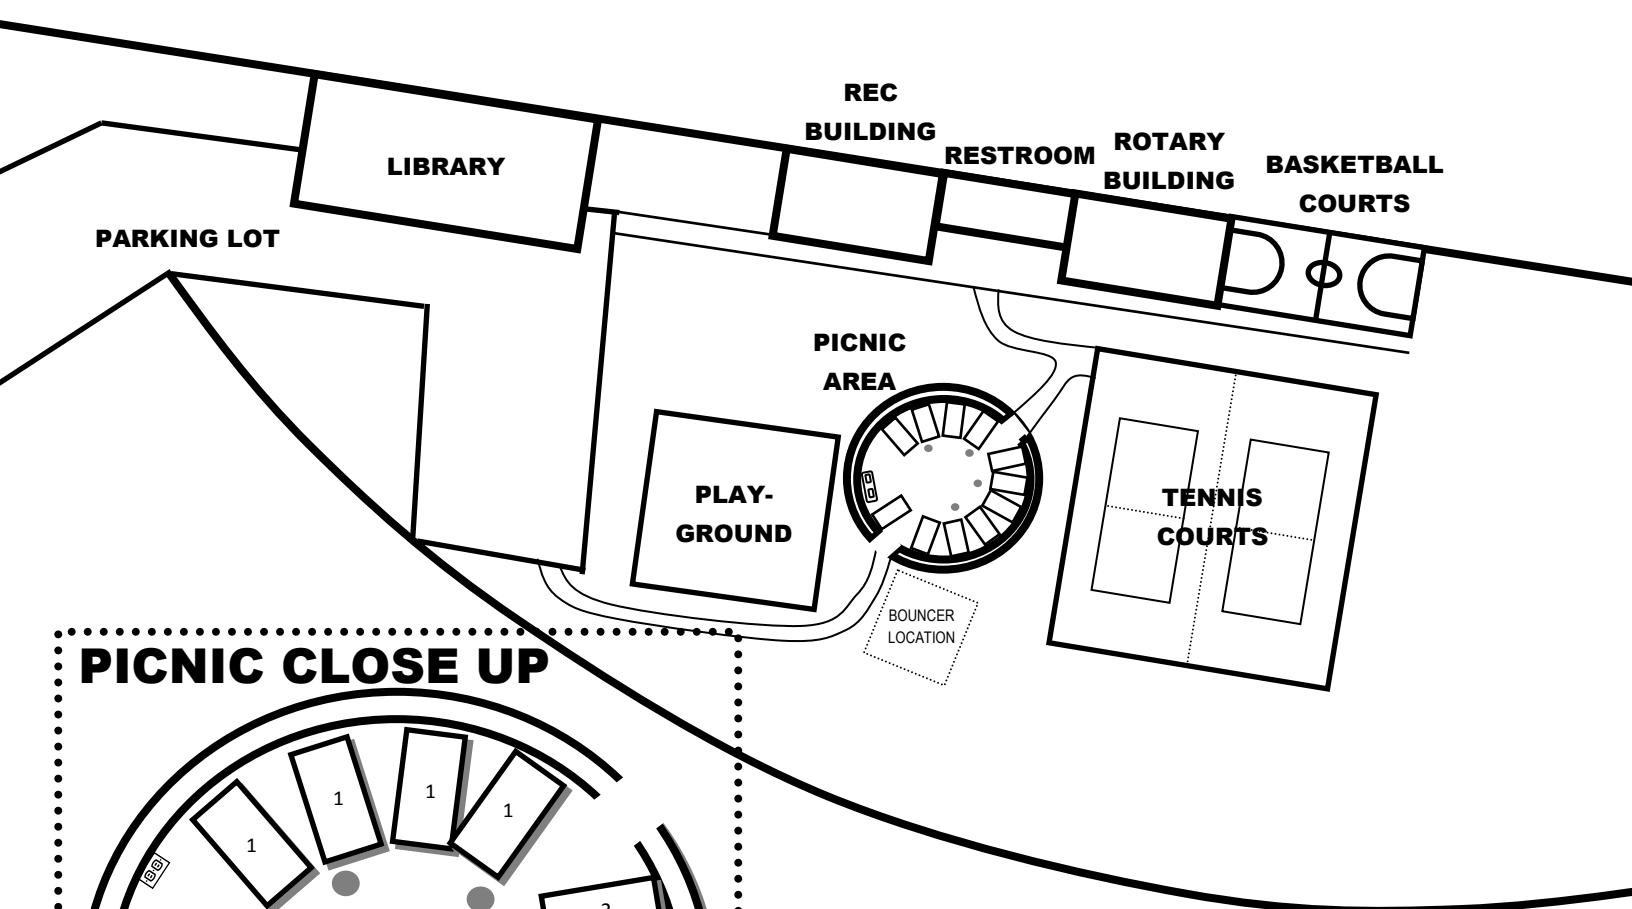

EL RETIRO PARK PICNIC AREA

126 Vista Del Parque, Redondo Beach, 90277

PICNIC AREA MAX CAPACITY: 50

PARK FEATURES:

- Playground
- Basketball
- Park Building (permit)
- Tennis
- Library
- Bouncers allowed with electricity (permit)

PICNIC CLOSE UP