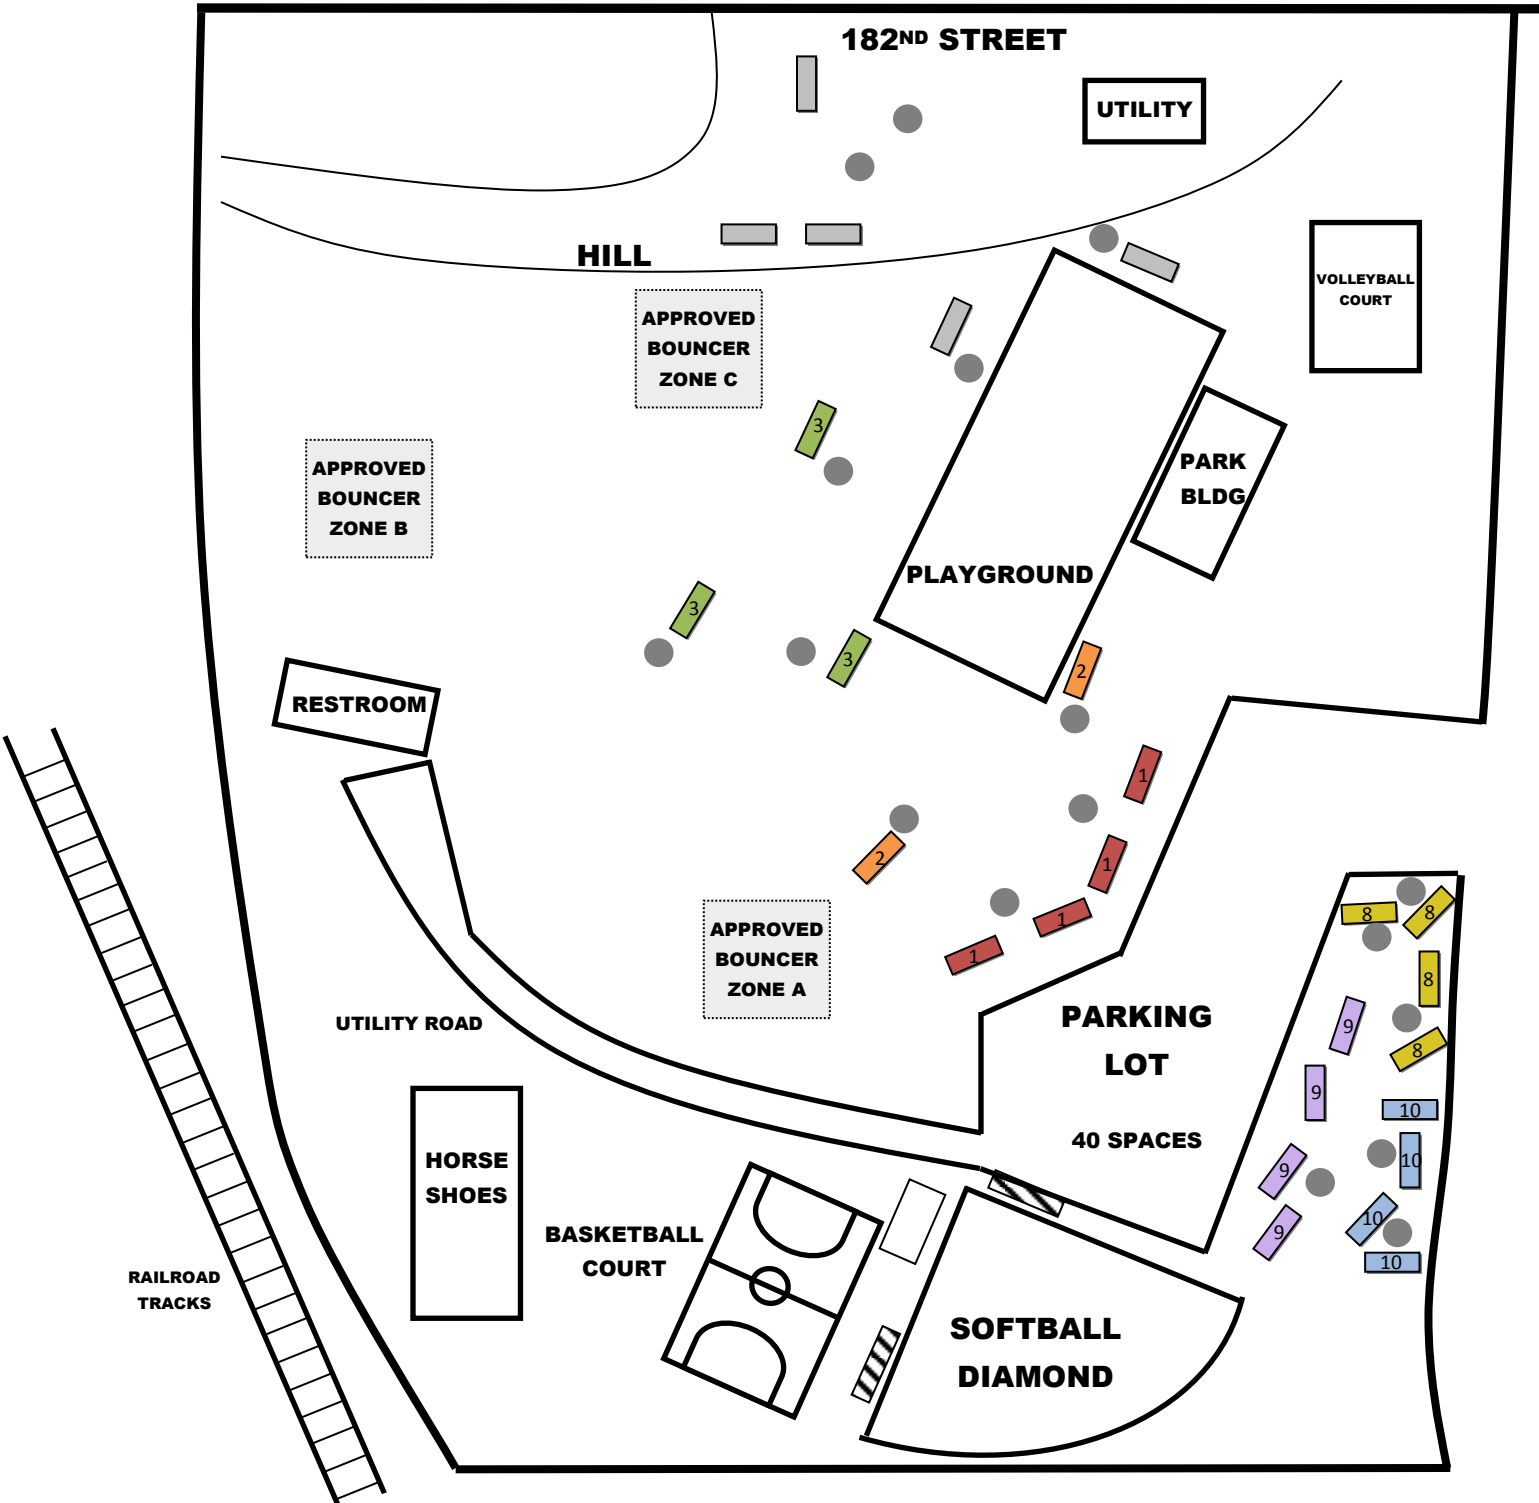

EL NIDO PARK PICNIC AREA

18301 KINGSDALE AVE

BOOKING CODES

ENP01	ENP08
ENP02	ENP09
ENP03	ENP10

HEAD COUNT: 25

Choose one colored section

Indicate the booking code on application

KINGSDALE AVE