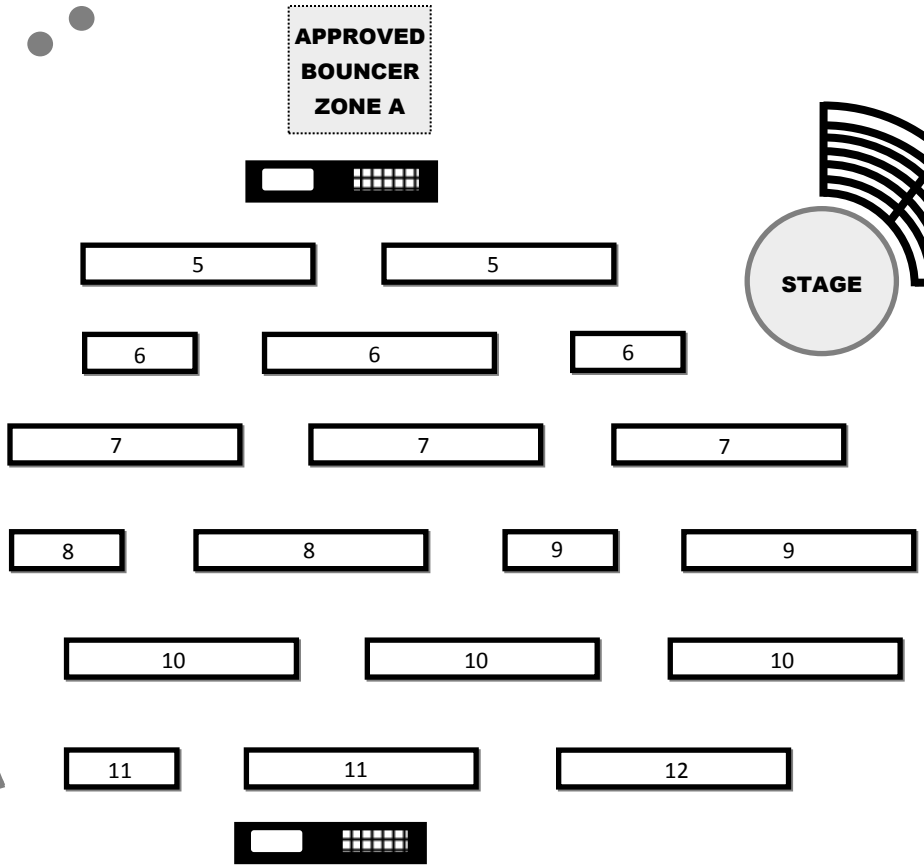

COLUMBIA PARK PICNIC AREA

4045 190th Street, Torrance, 90504

PICNIC AREA MAX CAPACITY: 400

PARK FEATURES:

- Playground
- Volleyball
- Horseshoes
- Walking Path
- Soccer Fields (permit)
- Bouncers allowed with generator (permit)

Picnic Area
Max Capacity:
400 people

APPROVED
BOUNCER
ZONE B

APPROVED
BOUNCER
ZONE A

PRAIRIE AVENUE

APPROVED
BOUNCER
ZONE C

APPROVED
BOUNCER
ZONE D

190TH STREET